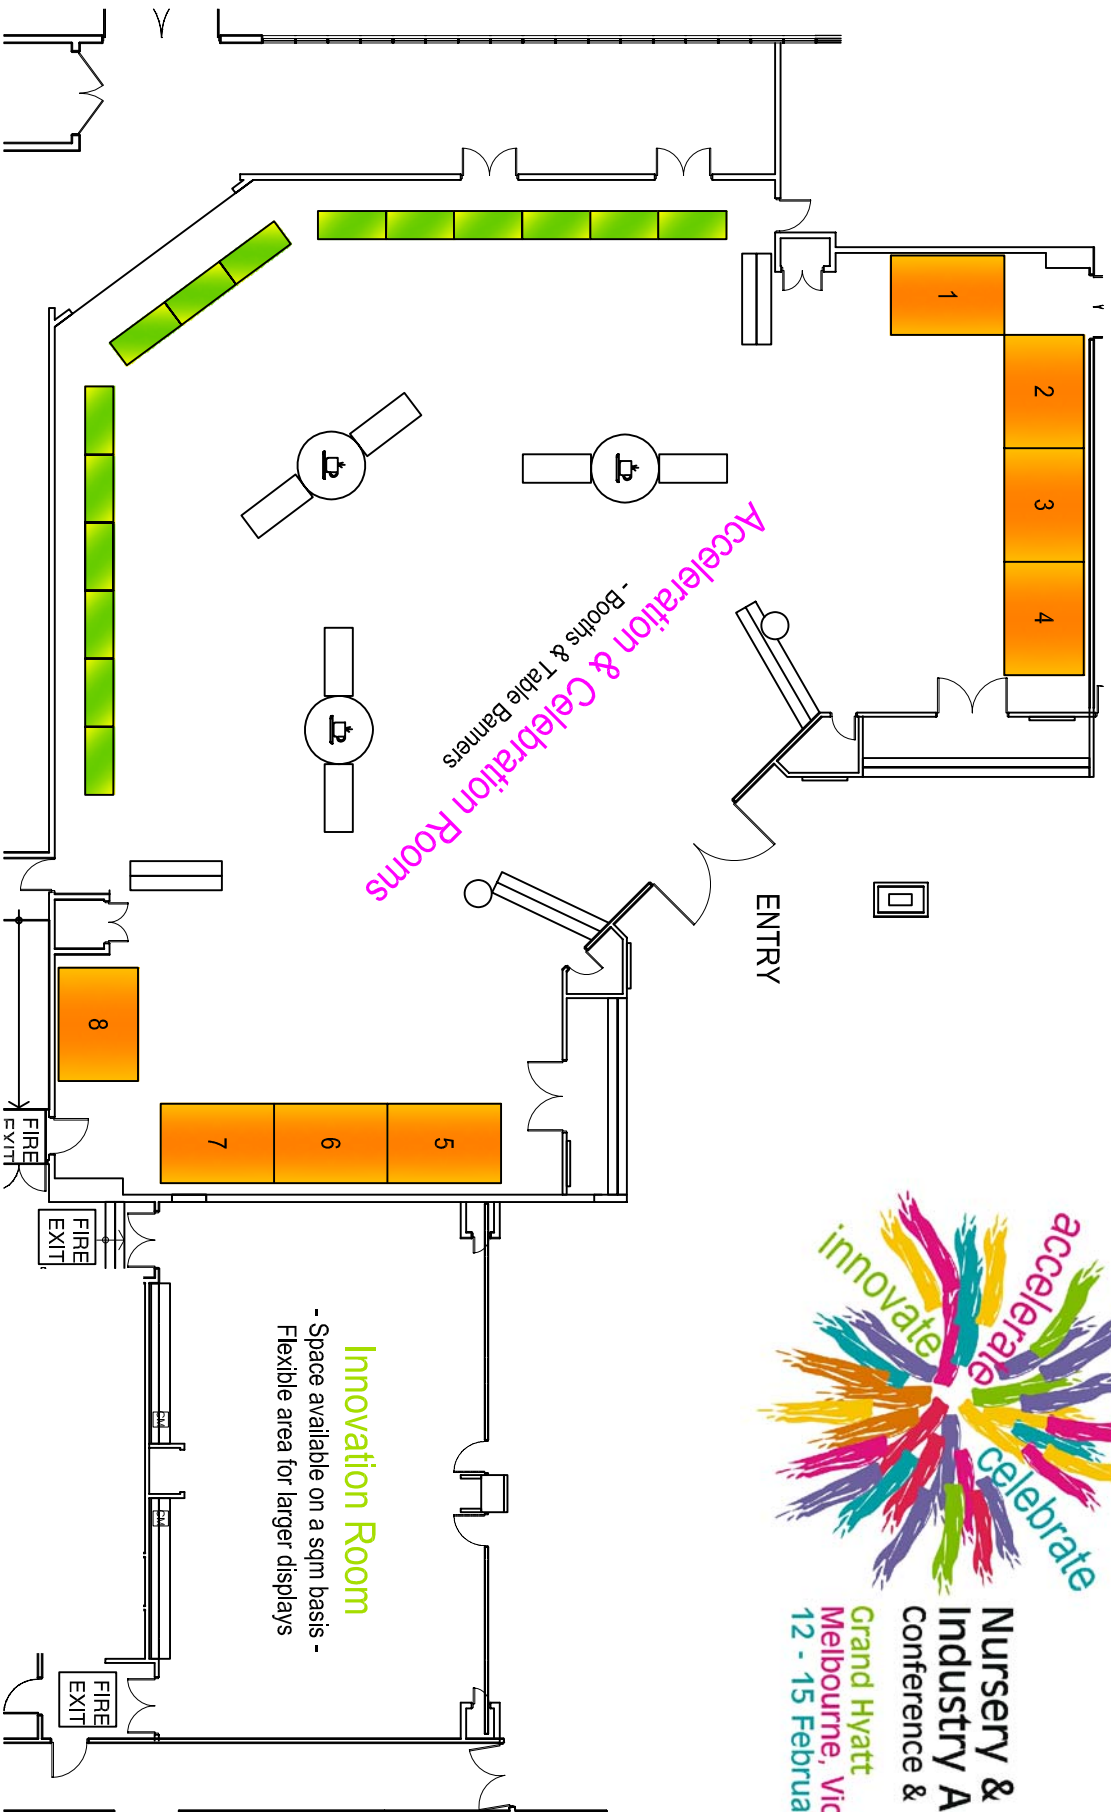

**Nursery & Garden  
Industry Australia  
Conference & Exhibition**  
Grand Hyatt  
Melbourne, Victoria  
12 - 15 February 2007

**Acceleration & Celebration Rooms**  
- Booths & Table Banners

**Innovation Room**  
- Space available on a sqm basis -  
Flexible area for larger displays

3m x 2m Booth

1.8m Trestle Table Display  
With banner

experience is everything © This plan is subject to copyright.

MELBOURNE / SYDNEY / BRISBANE

Drawn By: RW